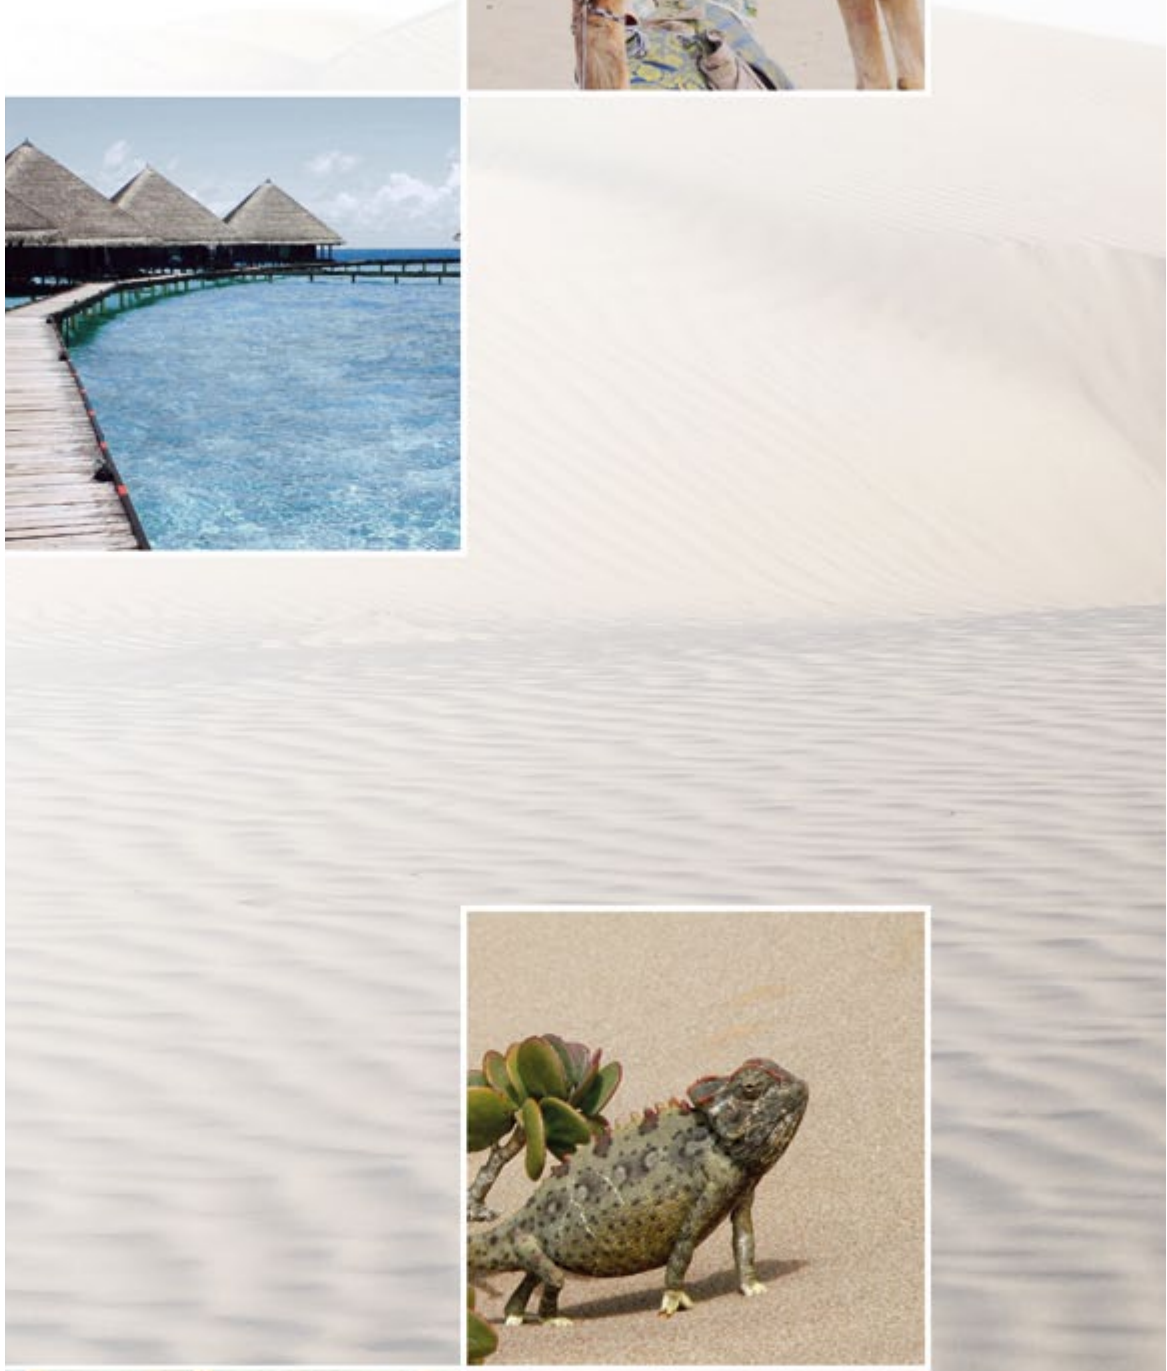

desert BEAUTY