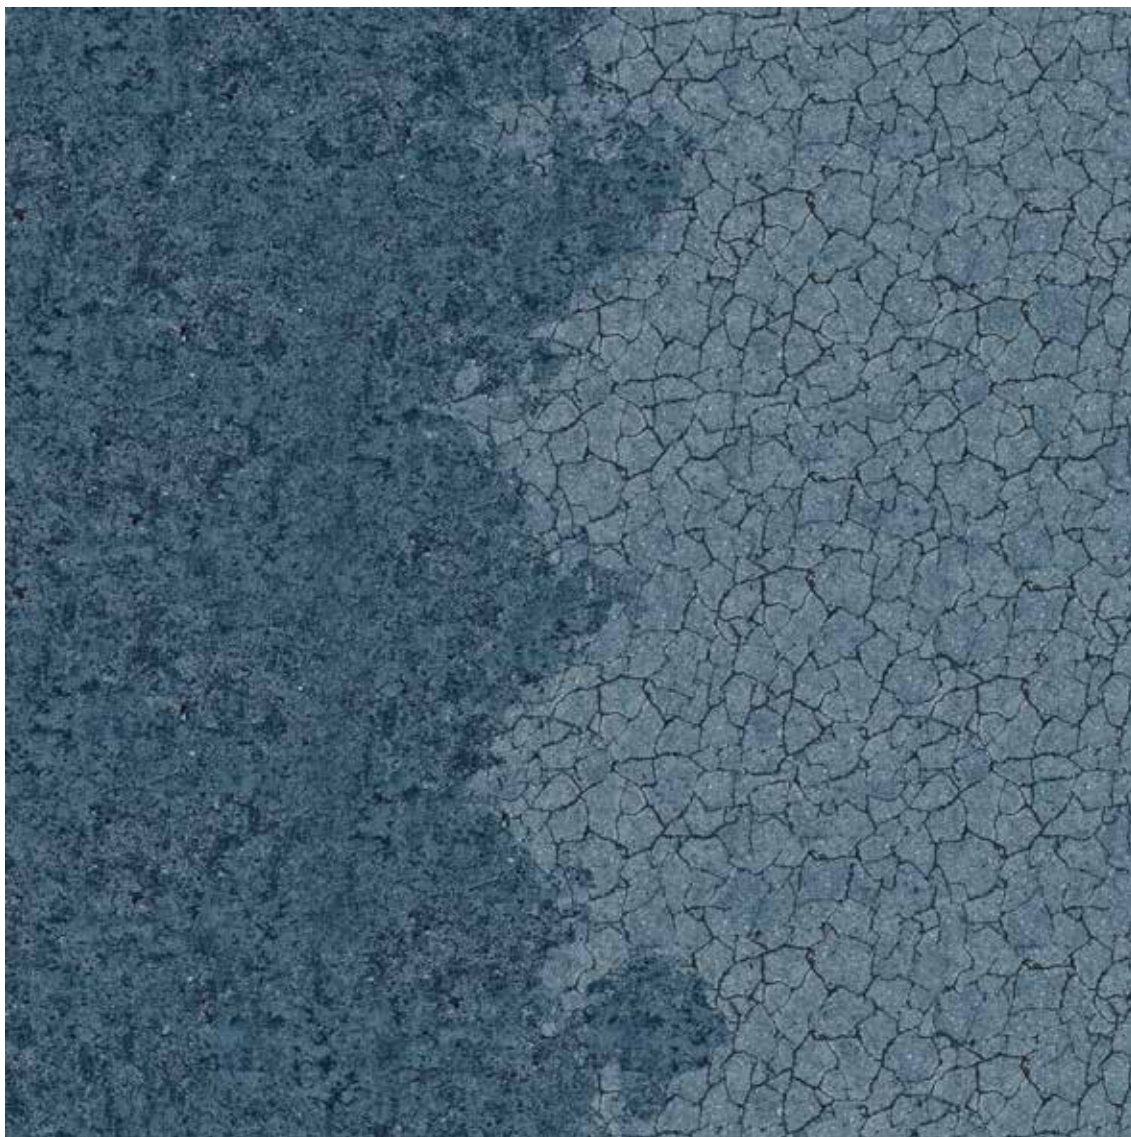

SET / 3 TILES

15337B-A03

DETAIL appr. 62 x 62 cm